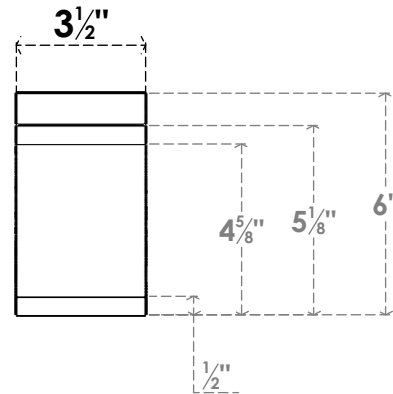

ITEM NUMBER: BRCPC035X06000X06000LEC

3 1/2"W X 6"D X 6"H LEGACY ARCHITECTURAL GRADE PVC CLOSED KNEE BRACE

SIDE PROFILE

FRONT PROFILE

ISOMETRIC

EKENA MILLWORK
2300 WEST MAIN ST.
CLARKSVILLE, TX 75426
TOLL FREE: 866-607-0453
WWW.EKENAMILLWORK.COM