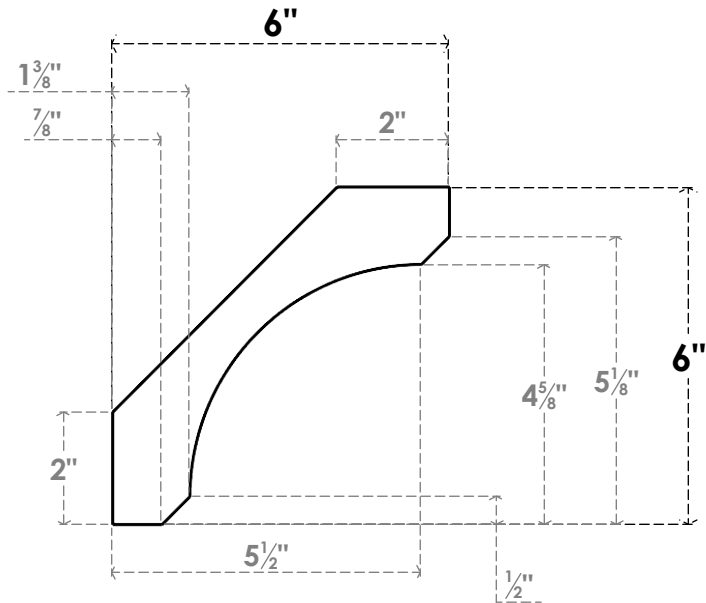

ITEM NUMBER: BRCPC035X06000X06000LEC

3 1/2"W X 6"D X 6"H LEGACY ARCHITECTURAL GRADE PVC CLOSED KNEE BRACE

SIDE PROFILE

FRONT PROFILE

ISOMETRIC

EKENA MILLWORK
2300 WEST MAIN ST.
CLARKSVILLE, TX 75426
TOLL FREE: 866-607-0453
WWW.EKENAMILLWORK.COM